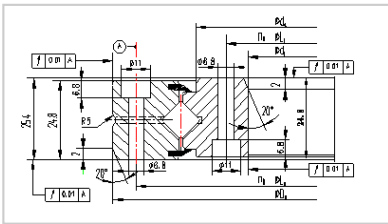

Crossed Roller Bearing

XSU series Crossed Roller Bearing-XSU140414

Basic load rating□axial□

COa **XSU140414**

Ca 344

Identification number 484

Main dimensions

φLi 56

φLa 24

Chamfer 2

Installing hole 460

width 368

inner ring 229

outer ring 520

weight 146

Basic load rating□radial□