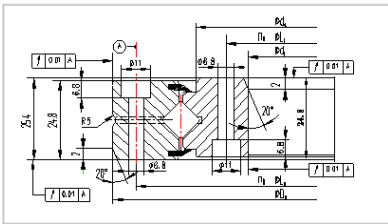

Crossed Roller Bearing

XSU series Crossed Roller Bearing-XSU140414

Basic load rating□axial□

COa **XSU140414**

Ca 344

Identification number 484

Main dimensions

ϕ Li 56

ϕ La 24

Chamfer 2

Installing hole 460

width 368

inner ring 229

outer ring 520

weight 146

Basic load rating□radial□