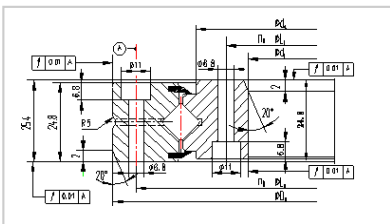

## Crossed Roller Bearing

### XSU series Crossed Roller Bearing-XSU140414

Basic load rating□axial□

COa **XSU140414**

Ca 344

Identification number 484

Main dimensions

φLi 56

φLa 24

Chamfer 2

Installing hole 460

width 368

inner ring 229

outer ring 520

weight 146

Basic load rating□radial□

Cor 250