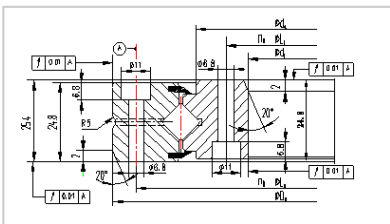

Crossed Roller Bearing

XSU series Crossed Roller Bearing-XSU140414

Basic load rating□axial□

COa **XSU140414**

Ca 344

Identification number 484

Main dimensions

φLi 56

φLa 24

Chamfer 2

Installing hole 460

width 368

inner ring 229

outer ring 520

weight 146

Basic load rating□radial□