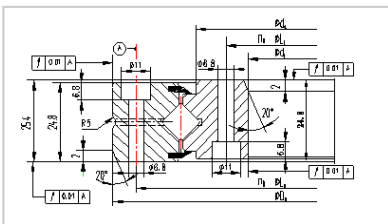

## Crossed Roller Bearing

### XSU series Crossed Roller Bearing-XSU080398

#### Basic load rating□axial□

COa **XSU080398**

Ca 360

Identification number 435

#### Main dimensions

$\phi$ Li 25.4

$\phi$ La 36

Chamfer 2

Installing hole 420

width 375

inner ring 106

outer ring 590