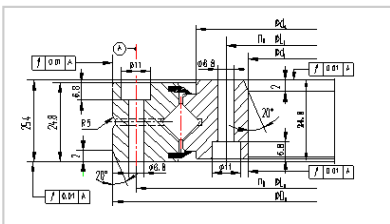

Crossed Roller Bearing

XSU series Crossed Roller Bearing-XSU080398

Basic load rating□axial□

COa **XSU080398**

Ca 360

Identification number 435

Main dimensions

φLi 25.4

φLa 36

Chamfer 2

Installing hole 420

width 375

inner ring 106

outer ring 590

weight 68

Basic load rating□radial□