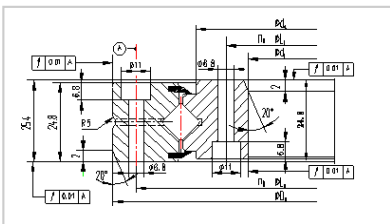

## Crossed Roller Bearing

### XSU series Crossed Roller Bearing-XSU080258

#### Basic load rating□axial□

COa **XSU080258**

Ca 220

Identification number 295

#### Main dimensions

φLi 25.4

φLa 24

Chamfer 1.5

Installing hole 280

width 235

inner ring 84

outer ring 375