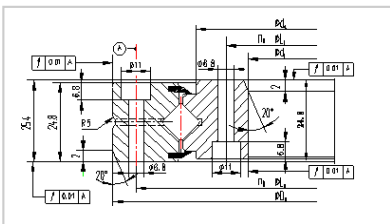

## Crossed Roller Bearing

### XSU series Crossed Roller Bearing-XSU080258

#### Basic load rating□axial□

COa **XSU080258**

Ca 220

Identification number 295

#### Main dimensions

$\phi$ Li 25.4

$\phi$ La 24

Chamfer 1.5

Installing hole 280

width 235

inner ring 84

outer ring 375