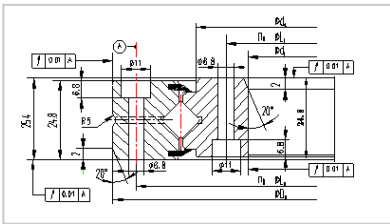

Crossed Roller Bearing

XSU series Crossed Roller Bearing-XSU080188

Basic load rating□axial□

COa **XSU080188**

Ca 150

Identification number 225

Main dimensions

φLi 25.4

φLa 16

Chamfer 1.1

Installing hole 210

width 165

inner ring 71

outer ring 275

weight 46

Basic load rating□radial□