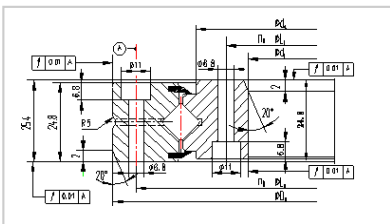

## Crossed Roller Bearing

### XSU series Crossed Roller Bearing-XSU080188

#### Basic load rating□axial□

COa **XSU080188**

Ca 150

Identification number 225

#### Main dimensions

$\phi$ Li 25.4

$\phi$ La 16

Chamfer 1.1

Installing hole 210

width 165

inner ring 71

outer ring 275