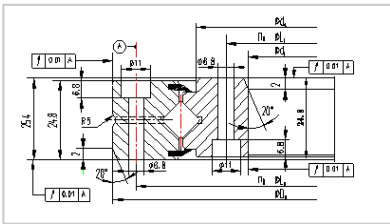

## Crossed Roller Bearing

### XSU series Crossed Roller Bearing-XSU080188

#### Basic load rating□axial□

COa **XSU080188**

Ca 150

Identification number 225

#### Main dimensions

$\phi$ Li 25.4

$\phi$ La 16

Chamfer 1.1

Installing hole 210

width 165

inner ring 71

outer ring 275