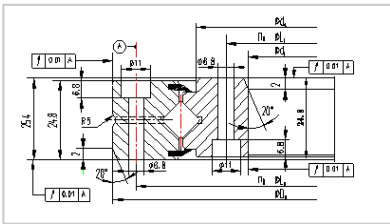

Crossed Roller Bearing

XSU series Crossed Roller Bearing-XSU080188

Basic load rating□axial□

COa **XSU080188**

Ca 150

Identification number 225

Main dimensions

ϕ Li 25.4

ϕ La 16

Chamfer 1.1

Installing hole 210

width 165

inner ring 71

outer ring 275

weight 46

Basic load rating□radial□