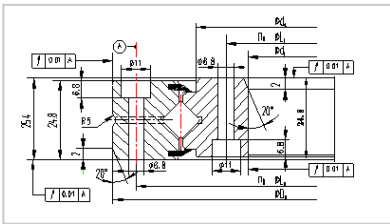

## Crossed Roller Bearing

### XSU series Crossed Roller Bearing-XSU080168

Basic load rating□axial□

COa **XSU080168**

Ca 130

Identification number 205

Main dimensions

φLi 25.4

φLa 12

Chamfer 1.1

Installing hole 190

width 145

inner ring 66

outer ring 240

weight 42

Basic load rating□radial□

Cor 96