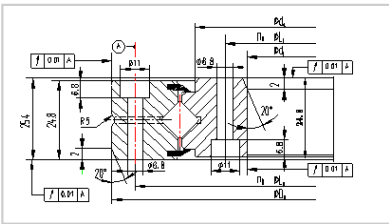

## Crossed Roller Bearing

### XSU series Crossed Roller Bearing-**XSU080168**

#### Basic load rating□axial□

COa **XSU080168**

Ca 130

Identification number 205

#### Main dimensions

φLi 25.4

φLa 12

Chamfer 1.1

Installing hole 190

width 145

inner ring 66

outer ring 240