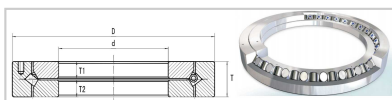

## Crossed Roller Bearing

XR/JR series Crossed Roller Bearing-**XR820060**

Model	<b>XR820060</b>
Main dimension(mm)	
Inner diameter	580
Outer diameter	760
Width	80
r(min)	5
Basic dynamic load rating	
Radial Cr(KN)	215
Axial	234
Limit speed	300
Weight(kg)	100