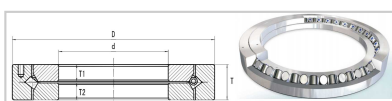

## Crossed Roller Bearing

XR/JR series Crossed Roller Bearing-**XR766051**

|                           |                 |
|---------------------------|-----------------|
| Model                     | <b>XR766051</b> |
| Main dimension(mm)        |                 |
| Inner diameter            | 457.2           |
| Outer diameter            | 609.6           |
| Width                     | 63.5            |
| r(min)                    | 3               |
| Basic dynamic load rating |                 |
| Radial Cr(KN)             | 141             |
| Axial                     | 178             |
| Limit speed               | 520             |
| Weight(kg)                | <b>51</b>       |