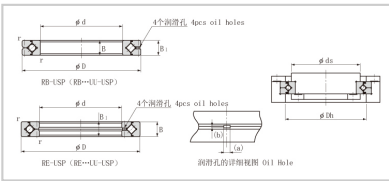

## Crossed Roller Bearing

### RB series Crossed Roller Bearing-90

Shaft diameter	<b>90</b>
Model No.	RB9016
Major dimensions	
Inner diameter	<b>90</b>
Outer diameter	130
Roller pitch circle diameter	108
Width	16
Greasing hole	3-1.6
rmin	1
Shoulder dimensions	
ds	98
Dh	118
Basic load rating	
kN	31.4
kN	45.3
kg	0.75