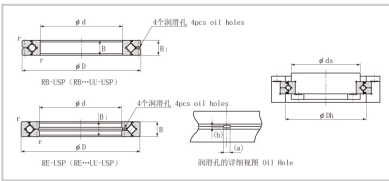

Crossed Roller Bearing

RB series Crossed Roller Bearing-90

| | |
|------------------------------|-----------|
| Shaft diameter | 90 |
| Model No. | RB9016 |
| Major dimensions | |
| Inner diameter | 90 |
| Outer diameter | 130 |
| Roller pitch circle diameter | 108 |
| Width | 16 |
| Greasing hole | 3-1.6 |
| rmin | 1 |
| Shoulder dimensions | |
| ds | 98 |
| Dh | 118 |
| Basic load rating | |
| kN | 31.4 |
| kN | 45.3 |
| kg | 0.75 |