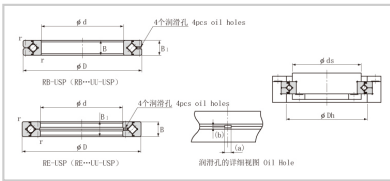

Crossed Roller Bearing

RB series Crossed Roller Bearing-70

Shaft diameter	70
Model No.	RB7013
Major dimensions	
Inner diameter	70
Outer diameter	100
Roller pitch circle diameter	84
Width	13
Greasing hole	2.5-1.6
rmin	0.6
Shoulder dimensions	
ds	78
Dh	92
Basic load rating	
kN	19.4
kN	27.7
kg	0.35