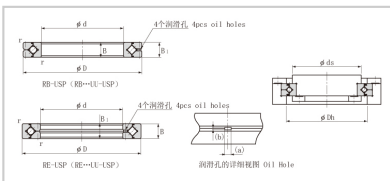

Crossed Roller Bearing

RB series Crossed Roller Bearing-600

Shaft diameter	600
Model No.	RB60040
Major dimensions	
Inner diameter	600
Outer diameter	700
Roller pitch circle diameter	650
Width	40
Greasing hole	43619
rmin	3
Shoulder dimensions	
ds	627
Dh	673
Basic load rating	
kN	264
kN	721
kg	29