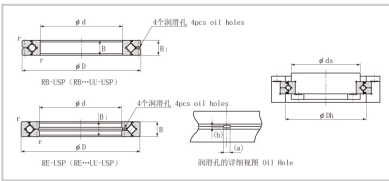

Crossed Roller Bearing

RB series Crossed Roller Bearing-60

Shaft diameter	60
Model No.	RB6013
Major dimensions	
Inner diameter	60
Outer diameter	90
Roller pitch circle diameter	74
Width	13
Greasing hole	2.5-1.6
rmin	0.6
Shoulder dimensions	
ds	68
Dh	82
Basic load rating	
kN	18
kN	24.3
kg	0.3