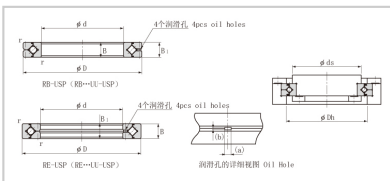

Crossed Roller Bearing

RB series Crossed Roller Bearing-60

Shaft diameter	60
Model No.	RB6013
Major dimensions	
Inner diameter	60
Outer diameter	90
Roller pitch circle diameter	74
Width	13
Greasing hole	2.5-1.6
rmin	0.6
Shoulder dimensions	
ds	68
Dh	82
Basic load rating	
kN	18
kN	24.3
kg	0.3