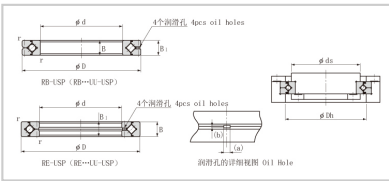

Crossed Roller Bearing

RB series Crossed Roller Bearing-500

| | |
|------------------------------|------------|
| Shaft diameter | 500 |
| Model No. | RB50040 |
| Major dimensions | |
| Inner diameter | 500 |
| Outer diameter | 600 |
| Roller pitch circle diameter | 548.8 |
| Width | 40 |
| Greasing hole | 43619 |
| rmin | 2.5 |
| Shoulder dimensions | |
| ds | 526 |
| Dh | 572 |
| Basic load rating | |
| kN | 239 |
| kN | 607 |
| kg | 26 |