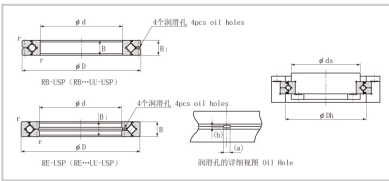

Crossed Roller Bearing

RB series Crossed Roller Bearing-500

Shaft diameter	500
Model No.	RB50040
Major dimensions	
Inner diameter	500
Outer diameter	600
Roller pitch circle diameter	548.8
Width	40
Greasing hole	43619
rmin	2.5
Shoulder dimensions	
ds	526
Dh	572
Basic load rating	
kN	239
kN	607
kg	26