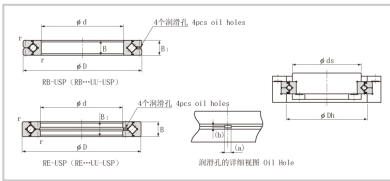

## Crossed Roller Bearing

### RB series Crossed Roller Bearing-500

Shaft diameter	<b>500</b>
Model No.	RB50025
Major dimensions	
Inner diameter	<b>500</b>
Outer diameter	550
Roller pitch circle diameter	524.2
Width	25
Greasing hole	3.6-1.6
rmin	1
Shoulder dimensions	
ds	514
Dh	534
Basic load rating	
kN	65.5
kN	201
kg	7.3