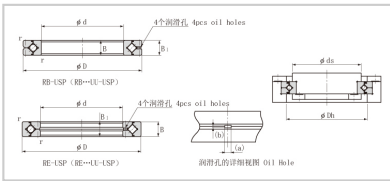

## Crossed Roller Bearing

### RB series Crossed Roller Bearing-50

Shaft diameter	<b>50</b>
Model No.	RB5013
Major dimensions	
Inner diameter	<b>50</b>
Outer diameter	80
Roller pitch circle diameter	64
Width	13
Greasing hole	2.5-1.6
rmin	0.6
Shoulder dimensions	
ds	57.4
Dh	72
Basic load rating	
kN	16.7
kN	20.9
kg	0.27