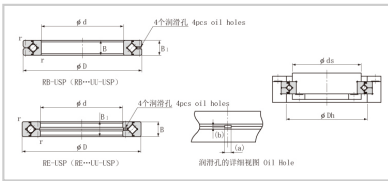

## Crossed Roller Bearing

### RB series Crossed Roller Bearing-50

Shaft diameter	<b>50</b>
Model No.	RB5013
Major dimensions	
Inner diameter	<b>50</b>
Outer diameter	80
Roller pitch circle diameter	64
Width	13
Greasing hole	2.5-1.6
rmin	0.6
Shoulder dimensions	
ds	57.4
Dh	72
Basic load rating	
kN	16.7
kN	20.9
kg	0.27