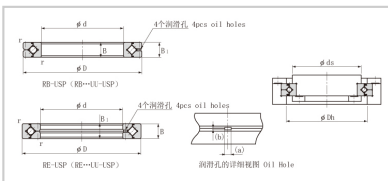

Crossed Roller Bearing

RB series Crossed Roller Bearing-450

Shaft diameter	450
Model No.	RB45025
Major dimensions	
Inner diameter	450
Outer diameter	500
Roller pitch circle diameter	474
Width	25
Greasing hole	3.5-1.6
rmin	1
Shoulder dimensions	
ds	464
Dh	484
Basic load rating	
kN	61.7
kN	182
kg	6.6