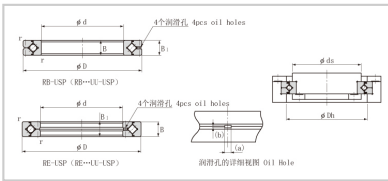

## Crossed Roller Bearing

### RB series Crossed Roller Bearing-450

Shaft diameter	<b>450</b>
Model No.	RB45025
Major dimensions	
Inner diameter	<b>450</b>
Outer diameter	500
Roller pitch circle diameter	474
Width	25
Greasing hole	3.5-1.6
rmin	1
Shoulder dimensions	
ds	464
Dh	484
Basic load rating	
kN	61.7
kN	182
kg	6.6