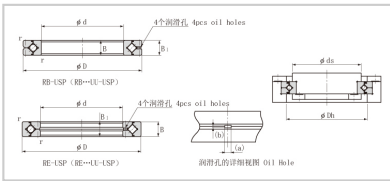

Crossed Roller Bearing

RB series Crossed Roller Bearing-450

Shaft diameter	450
Model No.	RB45025
Major dimensions	
Inner diameter	450
Outer diameter	500
Roller pitch circle diameter	474
Width	25
Greasing hole	3.5-1.6
rmin	1
Shoulder dimensions	
ds	464
Dh	484
Basic load rating	
kN	61.7
kN	182
kg	6.6