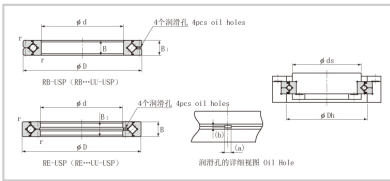

Crossed Roller Bearing

RB series Crossed Roller Bearing-45

Shaft diameter	45
Model No.	RB4510
Major dimensions	
Inner diameter	45
Outer diameter	70
Roller pitch circle diameter	56.5
Width	10
Greasing hole	2.5-1
rmin	0.6
Shoulder dimensions	
ds	51
Dh	61.5
Basic load rating	
kN	8.62
kN	11.3
kg	0.17