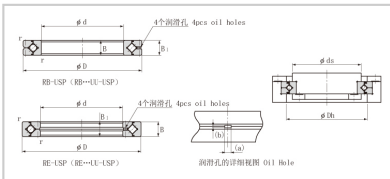

## Crossed Roller Bearing

### RB series Crossed Roller Bearing-45

Shaft diameter	<b>45</b>
Model No.	RB4510
Major dimensions	
Inner diameter	<b>45</b>
Outer diameter	70
Roller pitch circle diameter	56.5
Width	10
Greasing hole	2.5-1
rmin	0.6
Shoulder dimensions	
ds	51
Dh	61.5
Basic load rating	
kN	8.62
kN	11.3
kg	0.17