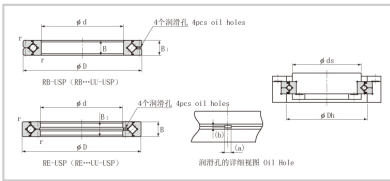

Crossed Roller Bearing

RB series Crossed Roller Bearing-45

| | |
|------------------------------|-----------|
| Shaft diameter | 45 |
| Model No. | RB4510 |
| Major dimensions | |
| Inner diameter | 45 |
| Outer diameter | 70 |
| Roller pitch circle diameter | 56.5 |
| Width | 10 |
| Greasing hole | 2.5-1 |
| rmin | 0.6 |
| Shoulder dimensions | |
| ds | 51 |
| Dh | 61.5 |
| Basic load rating | |
| kN | 8.62 |
| kN | 11.3 |
| kg | 0.17 |