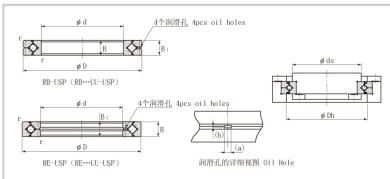

Crossed Roller Bearing

RB series Crossed Roller Bearing-40

Shaft diameter	40
Model No.	RB4010
Major dimensions	
Inner diameter	40
Outer diameter	65
Roller pitch circle diameter	51.5
Width	10
Greasing hole	2.5-1
rmin	0.6
Shoulder dimensions	
ds	47.5
Dh	57.5
Basic load rating	
kN	8.33
kN	10.6
kg	0.16