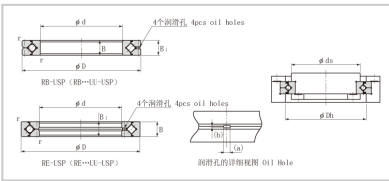

## Crossed Roller Bearing

### RB series Crossed Roller Bearing-350

Shaft diameter	<b>350</b>
Model No.	RB35020
Major dimensions	
Inner diameter	<b>350</b>
Outer diameter	400
Roller pitch circle diameter	373.4
Width	20
Greasing hole	3.5-1.6
rmin	2.5
Shoulder dimensions	
ds	363
Dh	383
Basic load rating	
kN	54.1
kN	143
kg	3.9