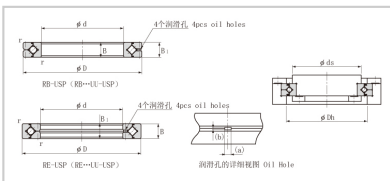

## Crossed Roller Bearing

### RB series Crossed Roller Bearing-300

|                              |            |
|------------------------------|------------|
| Shaft diameter               | <b>300</b> |
| Model No.                    | RB30040    |
| Major dimensions             |            |
| Inner diameter               | <b>300</b> |
| Outer diameter               | 405        |
| Roller pitch circle diameter | 351.6      |
| Width                        | 40         |
| Greasing hole                | 6-3.5      |
| rmin                         | 2.5        |
| Shoulder dimensions          |            |
| ds                           | 326        |
| Dh                           | 377        |
| Basic load rating            |            |
| kN                           | 212        |
| kN                           | 409        |
| kg                           | 17.2       |