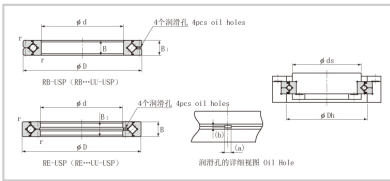

Crossed Roller Bearing

RB series Crossed Roller Bearing-300

Shaft diameter	300
Model No.	RB30035
Major dimensions	
Inner diameter	300
Outer diameter	395
Roller pitch circle diameter	345
Width	35
Greasing hole	43588
rmin	2.5
Shoulder dimensions	
ds	322
Dh	368
Basic load rating	
kN	183
kN	367
kg	13.4