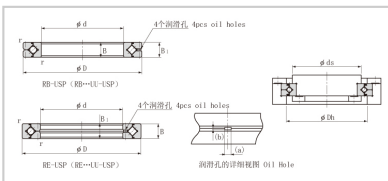

Crossed Roller Bearing

RB series Crossed Roller Bearing-30

Shaft diameter	30
Model No.	RB3010
Major dimensions	
Inner diameter	30
Outer diameter	55
Roller pitch circle diameter	41.5
Width	10
Greasing hole	2.5-1
rmin	0.6
Shoulder dimensions	
ds	37
Dh	47
Basic load rating	
kN	7.35
kN	8.36
kg	0.12