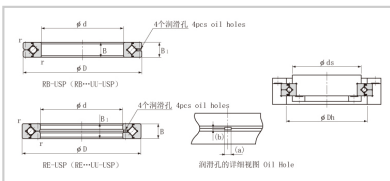

Crossed Roller Bearing

RB series Crossed Roller Bearing-30

Shaft diameter	30
Model No.	RB3010
Major dimensions	
Inner diameter	30
Outer diameter	55
Roller pitch circle diameter	41.5
Width	10
Greasing hole	2.5-1
rmin	0.6
Shoulder dimensions	
ds	37
Dh	47
Basic load rating	
kN	7.35
kN	8.36
kg	0.12