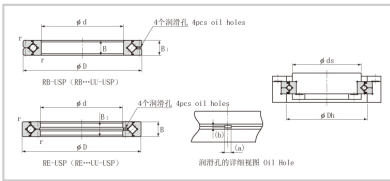

Crossed Roller Bearing

RB series Crossed Roller Bearing-30

Shaft diameter	30
Model No.	RB3010
Major dimensions	
Inner diameter	30
Outer diameter	55
Roller pitch circle diameter	41.5
Width	10
Greasing hole	2.5-1
rmin	0.6
Shoulder dimensions	
ds	37
Dh	47
Basic load rating	
kN	7.35
kN	8.36
kg	0.12