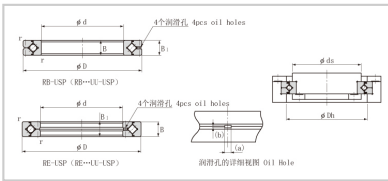

Crossed Roller Bearing

RB series Crossed Roller Bearing-30

Shaft diameter	30
Model No.	RB3010
Major dimensions	
Inner diameter	30
Outer diameter	55
Roller pitch circle diameter	41.5
Width	10
Greasing hole	2.5-1
rmin	0.6
Shoulder dimensions	
ds	37
Dh	47
Basic load rating	
kN	7.35
kN	8.36
kg	0.12