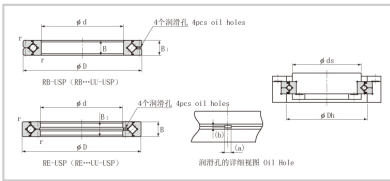

## Crossed Roller Bearing

### RB series Crossed Roller Bearing-240

Shaft diameter	<b>240</b>
Model No.	RB24025
Major dimensions	
Inner diameter	<b>240</b>
Outer diameter	300
Roller pitch circle diameter	269
Width	25
Greasing hole	3.5-2
rmin	2.5
Shoulder dimensions	
ds	256
Dh	281
Basic load rating	
kN	68.3
kN	145
kg	4.5