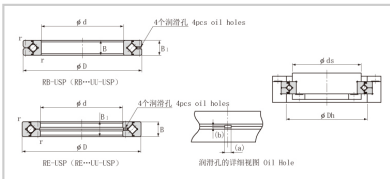

Crossed Roller Bearing

RB series Crossed Roller Bearing-220

| | |
|------------------------------|------------|
| Shaft diameter | 220 |
| Model No. | RB22025 |
| Major dimensions | |
| Inner diameter | 220 |
| Outer diameter | 280 |
| Roller pitch circle diameter | 250.1 |
| Width | 25 |
| Greasing hole | 3.5-2 |
| rmin | 2 |
| Shoulder dimensions | |
| ds | 235 |
| Dh | 265 |
| Basic load rating | |
| kN | 92.3 |
| kN | 171 |
| kg | 4.1 |