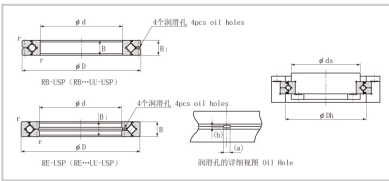

## Crossed Roller Bearing

### RB series Crossed Roller Bearing-180

Shaft diameter	<b>180</b>
Model No.	RB18025
Major dimensions	
Inner diameter	<b>180</b>
Outer diameter	240
Roller pitch circle diameter	210
Width	25
Greasing hole	3.5-2
rmin	1.5
Shoulder dimensions	
ds	195
Dh	225
Basic load rating	
kN	84
kN	143
kg	3.44