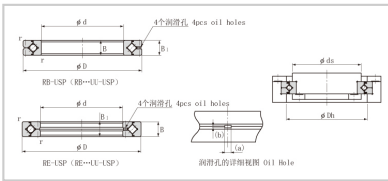

Crossed Roller Bearing

RB series Crossed Roller Bearing-170

| | |
|------------------------------|------------|
| Shaft diameter | 170 |
| Model No. | RB17020 |
| Major dimensions | |
| Inner diameter | 170 |
| Outer diameter | 220 |
| Roller pitch circle diameter | 191 |
| Width | 20 |
| Greasing hole | 3.5-1.6 |
| rmin | 1.5 |
| Shoulder dimensions | |
| ds | 184 |
| Dh | 198 |
| Basic load rating | |
| kN | 29 |
| kN | 62.1 |
| kg | 2.11 |