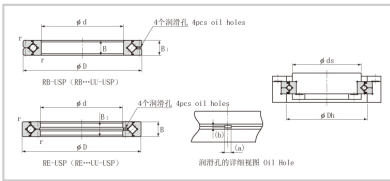

Crossed Roller Bearing

RB series Crossed Roller Bearing-160

Shaft diameter	160
Model No.	RB16025
Major dimensions	
Inner diameter	160
Outer diameter	220
Roller pitch circle diameter	188.6
Width	25
Greasing hole	3.5-2
rmin	2
Shoulder dimensions	
ds	173
Dh	204
Basic load rating	
kN	81.7
kN	135
kg	3.14