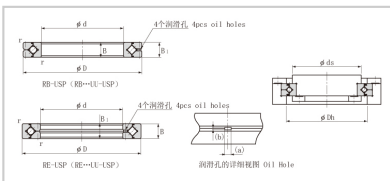

Crossed Roller Bearing

RB series Crossed Roller Bearing-160

Shaft diameter	160
Model No.	RB16025
Major dimensions	
Inner diameter	160
Outer diameter	220
Roller pitch circle diameter	188.6
Width	25
Greasing hole	3.5-2
rmin	2
Shoulder dimensions	
ds	173
Dh	204
Basic load rating	
kN	81.7
kN	135
kg	3.14