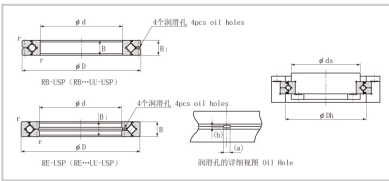

Crossed Roller Bearing

RB series Crossed Roller Bearing-160

Shaft diameter	160
Model No.	RB16025
Major dimensions	
Inner diameter	160
Outer diameter	220
Roller pitch circle diameter	188.6
Width	25
Greasing hole	3.5-2
rmin	2
Shoulder dimensions	
ds	173
Dh	204
Basic load rating	
kN	81.7
kN	135
kg	3.14