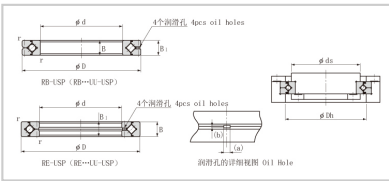

Crossed Roller Bearing

RB series Crossed Roller Bearing-150

Shaft diameter	150
Model No.	RB15030
Major dimensions	
Inner diameter	150
Outer diameter	230
Roller pitch circle diameter	188
Width	30
Greasing hole	4.5-3
rmin	3
Shoulder dimensions	
ds	173
Dh	211
Basic load rating	
kN	100
kN	156
kg	5.3