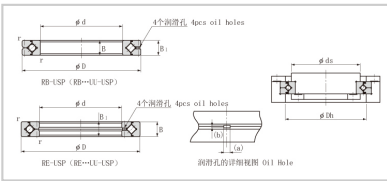

## Crossed Roller Bearing

### RB series Crossed Roller Bearing-150

Shaft diameter	<b>150</b>
Model No.	RB15025
Major dimensions	
Inner diameter	<b>150</b>
Outer diameter	210
Roller pitch circle diameter	178
Width	25
Greasing hole	3.5-2
rmin	2
Shoulder dimensions	
ds	164
Dh	194
Basic load rating	
kN	76.8
kN	128
kg	3.16