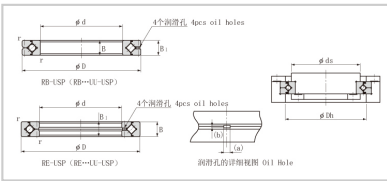

Crossed Roller Bearing

RB series Crossed Roller Bearing-150

Shaft diameter	150
Model No.	RB15025
Major dimensions	
Inner diameter	150
Outer diameter	210
Roller pitch circle diameter	178
Width	25
Greasing hole	3.5-2
rmin	2
Shoulder dimensions	
ds	164
Dh	194
Basic load rating	
kN	76.8
kN	128
kg	3.16