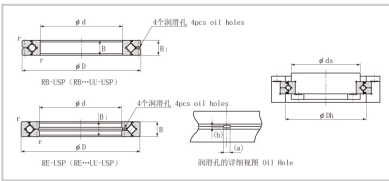

Crossed Roller Bearing

RB series Crossed Roller Bearing-150

Shaft diameter	150
Model No.	RB15025
Major dimensions	
Inner diameter	150
Outer diameter	210
Roller pitch circle diameter	178
Width	25
Greasing hole	3.5-2
rmin	2
Shoulder dimensions	
ds	164
Dh	194
Basic load rating	
kN	76.8
kN	128
kg	3.16