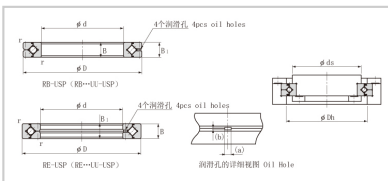

## Crossed Roller Bearing

### RB series Crossed Roller Bearing-150

Shaft diameter	<b>150</b>
Model No.	RB15013
Major dimensions	
Inner diameter	<b>150</b>
Outer diameter	180
Roller pitch circle diameter	164
Width	13
Greasing hole	2.5-1.6
rmin	1.6
Shoulder dimensions	
ds	157
Dh	172
Basic load rating	
kN	27
kN	53.5
kg	0.68