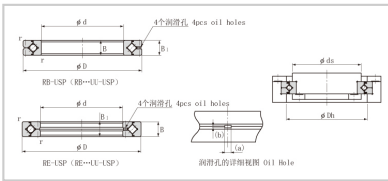

Crossed Roller Bearing

RB series Crossed Roller Bearing-150

Shaft diameter	150
Model No.	RB15013
Major dimensions	
Inner diameter	150
Outer diameter	180
Roller pitch circle diameter	164
Width	13
Greasing hole	2.5-1.6
rmin	1.6
Shoulder dimensions	
ds	157
Dh	172
Basic load rating	
kN	27
kN	53.5
kg	0.68