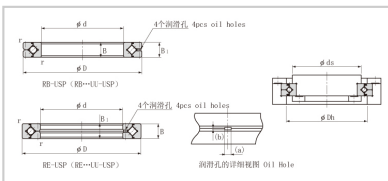

Crossed Roller Bearing

RB series Crossed Roller Bearing-150

Shaft diameter	150
Model No.	RB15013
Major dimensions	
Inner diameter	150
Outer diameter	180
Roller pitch circle diameter	164
Width	13
Greasing hole	2.5-1.6
rmin	1.6
Shoulder dimensions	
ds	157
Dh	172
Basic load rating	
kN	27
kN	53.5
kg	0.68