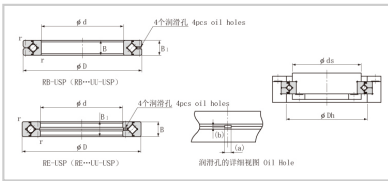

Crossed Roller Bearing

RB series Crossed Roller Bearing-140

Shaft diameter	140
Model No.	RB14025
Major dimensions	
Inner diameter	140
Outer diameter	200
Roller pitch circle diameter	168
Width	25
Greasing hole	3.5-2
rmin	2
Shoulder dimensions	
ds	154
Dh	185
Basic load rating	
kN	74.8
kN	121
kg	2.96