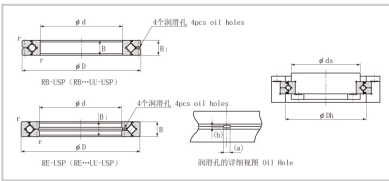

Crossed Roller Bearing

RB series Crossed Roller Bearing-140

Shaft diameter	140
Model No.	RB14016
Major dimensions	
Inner diameter	140
Outer diameter	175
Roller pitch circle diameter	154.8
Width	16
Greasing hole	3.5-1.6
rmin	1.6
Shoulder dimensions	
ds	147
Dh	162
Basic load rating	
kN	25.9
kN	50.1
kg	1