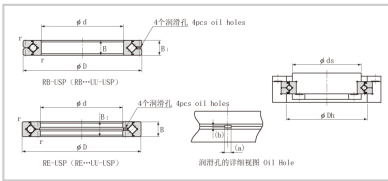

## Crossed Roller Bearing

### RB series Crossed Roller Bearing-140

Shaft diameter	<b>140</b>
Model No.	RB14016
Major dimensions	
Inner diameter	<b>140</b>
Outer diameter	175
Roller pitch circle diameter	154.8
Width	16
Greasing hole	3.5-1.6
rmin	1.6
Shoulder dimensions	
ds	147
Dh	162
Basic load rating	
kN	25.9
kN	50.1
kg	<b>1</b>