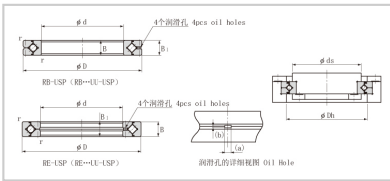

Crossed Roller Bearing

RB series Crossed Roller Bearing-140

Shaft diameter	140
Model No.	RB14016
Major dimensions	
Inner diameter	140
Outer diameter	175
Roller pitch circle diameter	154.8
Width	16
Greasing hole	3.5-1.6
rmin	1.6
Shoulder dimensions	
ds	147
Dh	162
Basic load rating	
kN	25.9
kN	50.1
kg	1