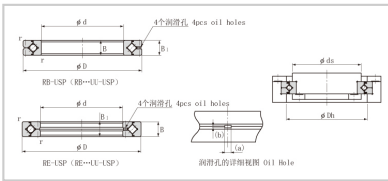

## Crossed Roller Bearing

### RB series Crossed Roller Bearing-130

Shaft diameter	<b>130</b>
Model No.	RB13025
Major dimensions	
Inner diameter	<b>130</b>
Outer diameter	190
Roller pitch circle diameter	158
Width	25
Greasing hole	3.5-2
rmin	2
Shoulder dimensions	
ds	143
Dh	174
Basic load rating	
kN	69.5
kN	107
kg	2.82