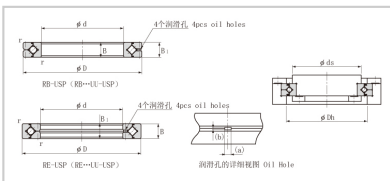

## Crossed Roller Bearing

### RB series Crossed Roller Bearing-130

Shaft diameter	<b>130</b>
Model No.	RB13025
Major dimensions	
Inner diameter	<b>130</b>
Outer diameter	190
Roller pitch circle diameter	158
Width	25
Greasing hole	3.5-2
rmin	2
Shoulder dimensions	
ds	143
Dh	174
Basic load rating	
kN	69.5
kN	107
kg	2.82