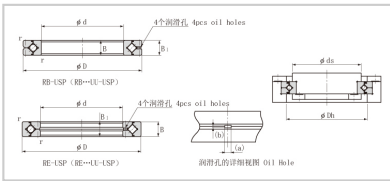

## Crossed Roller Bearing

### RB series Crossed Roller Bearing-1250

Shaft diameter	<b>1250</b>
Model No.	RB1250110
Major dimensions	
Inner diameter	<b>1250</b>
Outer diameter	1500
Roller pitch circle diameter	1365.8
Width	110
Greasing hole	43622
rmin	<b>5</b>
Shoulder dimensions	
ds	1308
Dh	1423
Basic load rating	
kN	1350
kN	3970
kg	440