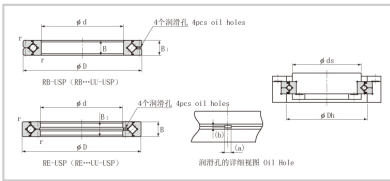

## Crossed Roller Bearing

### RB series Crossed Roller Bearing-120

Shaft diameter	<b>120</b>
Model No.	RB12025
Major dimensions	
Inner diameter	<b>120</b>
Outer diameter	180
Roller pitch circle diameter	148.7
Width	25
Greasing hole	3.5-2
rmin	<b>2</b>
Shoulder dimensions	
ds	133
Dh	164
Basic load rating	
kN	66.9
kN	100
kg	2.62