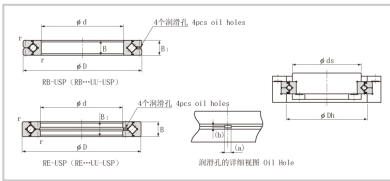

Crossed Roller Bearing

RB series Crossed Roller Bearing-120

Shaft diameter	120
Model No.	RB12025
Major dimensions	
Inner diameter	120
Outer diameter	180
Roller pitch circle diameter	148.7
Width	25
Greasing hole	3.5-2
rmin	2
Shoulder dimensions	
ds	133
Dh	164
Basic load rating	
kN	66.9
kN	100
kg	2.62