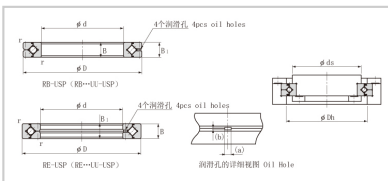

## Crossed Roller Bearing

### RB series Crossed Roller Bearing-120

Shaft diameter	<b>120</b>
Model No.	RB12016
Major dimensions	
Inner diameter	<b>120</b>
Outer diameter	150
Roller pitch circle diameter	134.2
Width	16
Greasing hole	3.5-1.6
rmin	1.6
Shoulder dimensions	
ds	127
Dh	141
Basic load rating	
kN	24.2
kN	43.2
kg	0.72