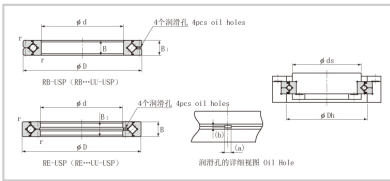

Crossed Roller Bearing

RB series Crossed Roller Bearing-110

Shaft diameter	110
Model No.	RB11020
Major dimensions	
Inner diameter	110
Outer diameter	160
Roller pitch circle diameter	133
Width	20
Greasing hole	3.5-1.6
rmin	1.6
Shoulder dimensions	
ds	120
Dh	143
Basic load rating	
kN	34
kN	54
kg	1.56