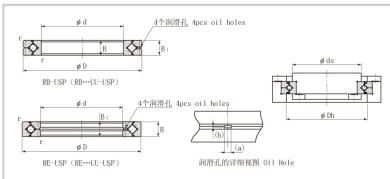

Crossed Roller Bearing

RB series Crossed Roller Bearing-110

Shaft diameter	110
Model No.	RB11020
Major dimensions	
Inner diameter	110
Outer diameter	160
Roller pitch circle diameter	133
Width	20
Greasing hole	3.5-1.6
rmin	1.6
Shoulder dimensions	
ds	120
Dh	143
Basic load rating	
kN	34
kN	54
kg	1.56