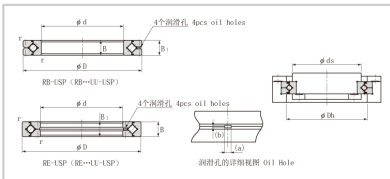

## Crossed Roller Bearing

### RB series Crossed Roller Bearing-110

Shaft diameter	<b>110</b>
Model No.	RB11020
Major dimensions	
Inner diameter	<b>110</b>
Outer diameter	160
Roller pitch circle diameter	133
Width	20
Greasing hole	3.5-1.6
rmin	1.6
Shoulder dimensions	
ds	120
Dh	143
Basic load rating	
kN	34
kN	54
kg	1.56