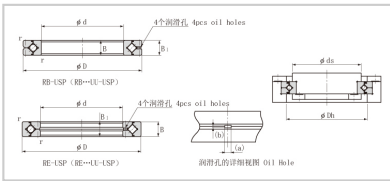

Crossed Roller Bearing

RB series Crossed Roller Bearing-110

Shaft diameter	110
Model No.	RB11015
Major dimensions	
Inner diameter	110
Outer diameter	145
Roller pitch circle diameter	126.5
Width	15
Greasing hole	3.5-1.6
rmin	1.6
Shoulder dimensions	
ds	122
Dh	136
Basic load rating	
kN	23.7
kN	41.5
kg	0.75