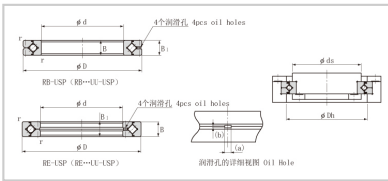

## Crossed Roller Bearing

### RB series Crossed Roller Bearing-110

Shaft diameter	<b>110</b>
Model No.	RB11015
Major dimensions	
Inner diameter	<b>110</b>
Outer diameter	145
Roller pitch circle diameter	126.5
Width	15
Greasing hole	3.5-1.6
rmin	1.6
Shoulder dimensions	
ds	122
Dh	136
Basic load rating	
kN	23.7
kN	41.5
kg	0.75