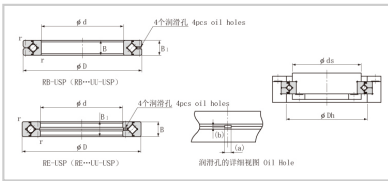

Crossed Roller Bearing

RB series Crossed Roller Bearing-110

Shaft diameter	110
Model No.	RB11012
Major dimensions	
Inner diameter	110
Outer diameter	135
Roller pitch circle diameter	121.8
Width	12
Greasing hole	2.5-1
rmin	1
Shoulder dimensions	
ds	117
Dh	127
Basic load rating	
kN	12.5
kN	24.1
kg	0.4