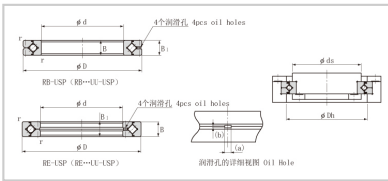

Crossed Roller Bearing

RB series Crossed Roller Bearing-110

| | |
|------------------------------|------------|
| Shaft diameter | 110 |
| Model No. | RB11012 |
| Major dimensions | |
| Inner diameter | 110 |
| Outer diameter | 135 |
| Roller pitch circle diameter | 121.8 |
| Width | 12 |
| Greasing hole | 2.5-1 |
| rmin | 1 |
| Shoulder dimensions | |
| ds | 117 |
| Dh | 127 |
| Basic load rating | |
| kN | 12.5 |
| kN | 24.1 |
| kg | 0.4 |