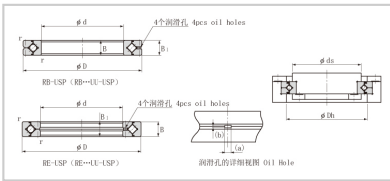

Crossed Roller Bearing

RB series Crossed Roller Bearing-110

Shaft diameter	110
Model No.	RB11012
Major dimensions	
Inner diameter	110
Outer diameter	135
Roller pitch circle diameter	121.8
Width	12
Greasing hole	2.5-1
rmin	1
Shoulder dimensions	
ds	117
Dh	127
Basic load rating	
kN	12.5
kN	24.1
kg	0.4