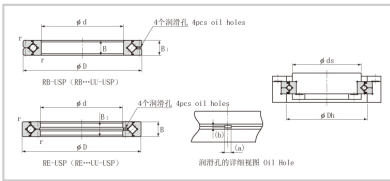

## Crossed Roller Bearing

### RB series Crossed Roller Bearing-1000

Shaft diameter	<b>1000</b>
Model No.	RB1000110
Major dimensions	
Inner diameter	<b>1000</b>
Outer diameter	1250
Roller pitch circle diameter	1114
Width	110
Greasing hole	43622
rmin	5
Shoulder dimensions	
ds	1057
Dh	1171
Basic load rating	
kN	1220
kN	3220
kg	360