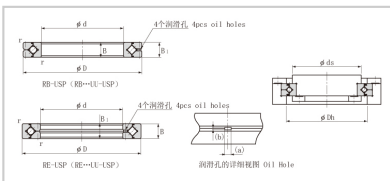

Crossed Roller Bearing

RB series Crossed Roller Bearing-1000

| | |
|------------------------------|-------------|
| Shaft diameter | 1000 |
| Model No. | RB1000110 |
| Major dimensions | |
| Inner diameter | 1000 |
| Outer diameter | 1250 |
| Roller pitch circle diameter | 1114 |
| Width | 110 |
| Greasing hole | 43622 |
| rmin | 5 |
| Shoulder dimensions | |
| ds | 1057 |
| Dh | 1171 |
| Basic load rating | |
| kN | 1220 |
| kN | 3220 |
| kg | 360 |