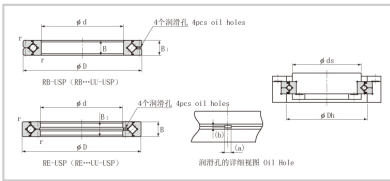

Crossed Roller Bearing

RB series Crossed Roller Bearing-100

Shaft diameter	100
Model No.	RB10016
Major dimensions	
Inner diameter	100
Outer diameter	140
Roller pitch circle diameter	119.3
Width	16
Greasing hole	3.5-1.6
rmin	1
Shoulder dimensions	
ds	109
Dh	129
Basic load rating	
kN	31.7
kN	48.6
kg	0.83