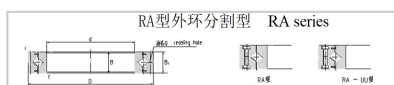

Crossed Roller Bearing

RA series Crossed Roller Bearing-60

Shaft diameter	60
Model No.	RA6008C
Major dimensions	
Inner diameter	60
Outer diameter	76
Roller pitch circle diameter	67
Width	8
Greasing hole	1.5
rmin	0.5
Shoulder dimensions	
ds	63.5
Dh	70.5
Basic load rating	
kN	5.68
kN	8.68
kg	0.09