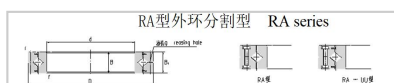

Crossed Roller Bearing

RA series Crossed Roller Bearing-60

Shaft diameter	60
Model No.	RA6008C
Major dimensions	
Inner diameter	60
Outer diameter	76
Roller pitch circle diameter	67
Width	8
Greasing hole	1.5
rmin	0.5
Shoulder dimensions	
ds	63.5
Dh	70.5
Basic load rating	
kN	5.68
kN	8.68
kg	0.09