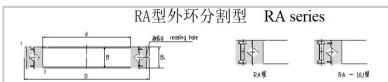

Crossed Roller Bearing

RA series Crossed Roller Bearing-140

Shaft diameter	140
Model No.	RA 14008
Major dimensions	
Inner diameter	140
Outer diameter	156
Roller pitch circle diameter	147
Width	8
Greasing hole	2
rmin	0.5
Shoulder dimensions	
ds	143.5
Dh	150.5
Basic load rating	
kN	8.33
kN	19.1
kg	0.19