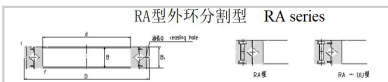

## Crossed Roller Bearing

### RA series Crossed Roller Bearing-110

Shaft diameter	<b>110</b>
Model No.	RA 11008
Major dimensions	
Inner diameter	<b>110</b>
Outer diameter	126
Roller pitch circle diameter	117
Width	8
Greasing hole	2
rmin	0.5
Shoulder dimensions	
ds	113.5
Dh	120.5
Basic load rating	
kN	7.45
kN	15
kg	0.15