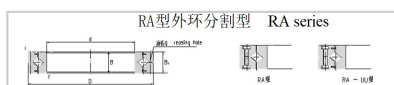

## Crossed Roller Bearing

### RA series Crossed Roller Bearing-110

Shaft diameter	<b>110</b>
Model No.	RA 11008
Major dimensions	
Inner diameter	<b>110</b>
Outer diameter	126
Roller pitch circle diameter	117
Width	8
Greasing hole	2
rmin	0.5
Shoulder dimensions	
ds	113.5
Dh	120.5
Basic load rating	
kN	7.45
kN	15
kg	0.15