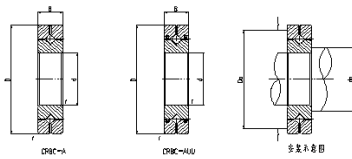

Crossed Roller Bearing

CRBH series Crossed Roller Bearing-60

Shaft diameter	60
Identification	
1	CRBH 6013 A
2	CRBH 6013 A UU
Main dimensions	
d	60
D	90
B	13
r	0.6
Mounting dimensions (mm)	
da	66
Da	84
Basic dynamic load rating	
C	18.8
Co	24.3
weight	0.33