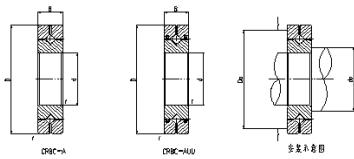

## Crossed Roller Bearing

### CRBH series Crossed Roller Bearing-60

|                           |                |
|---------------------------|----------------|
| Shaft diameter            | <b>60</b>      |
| Identification            |                |
| 1                         | CRBH 6013 A    |
| 2                         | CRBH 6013 A UU |
| Main dimensions           |                |
| d                         | <b>60</b>      |
| D                         | 90             |
| B                         | 13             |
| r                         | 0.6            |
| Mounting dimensions (mm)  |                |
| da                        | 66             |
| Da                        | 84             |
| Basic dynamic load rating |                |
| C                         | 18.8           |
| Co                        | 24.3           |
| weight                    | 0.33           |