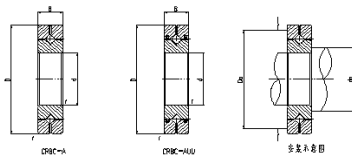

Crossed Roller Bearing

CRBH series Crossed Roller Bearing-60

| | |
|---------------------------|----------------|
| Shaft diameter | 60 |
| Identification | |
| 1 | CRBH 6013 A |
| 2 | CRBH 6013 A UU |
| Main dimensions | |
| d | 60 |
| D | 90 |
| B | 13 |
| r | 0.6 |
| Mounting dimensions (mm) | |
| da | 66 |
| Da | 84 |
| Basic dynamic load rating | |
| C | 18.8 |
| Co | 24.3 |
| weight | 0.33 |