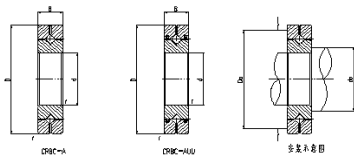

Crossed Roller Bearing

CRBH series Crossed Roller Bearing-50

Shaft diameter	50
Identification	
1	CRBH 5013 A
2	CRBH 5013 A UU
Main dimensions	
d	50
D	80
B	13
r	0.6
Mounting dimensions (mm)	
da	56
Da	74
Basic dynamic load rating	
C	17.3
Co	20.9
weight	0.29