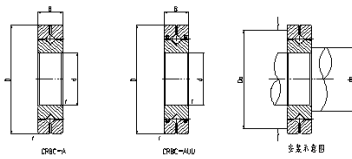

## Crossed Roller Bearing

### CRBH series Crossed Roller Bearing-50

Shaft diameter	<b>50</b>
Identification	
1	CRBH 5013 A
2	CRBH 5013 A UU
Main dimensions	
d	<b>50</b>
D	80
B	13
r	0.6
Mounting dimensions (mm)	
da	56
Da	74
Basic dynamic load rating	
C	17.3
Co	20.9
weight	0.29