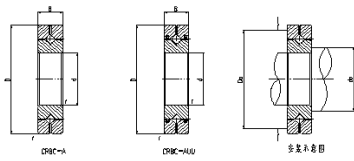

Crossed Roller Bearing

CRBH series Crossed Roller Bearing-45

Shaft diameter	45
Identification	
1	CRBH 4510 A
2	CRBH 4510 AUU
Main dimensions	
d	45
D	70
B	10
r	0.3
Mounting dimensions (mm)	
da	51.5
Da	63.5
Basic dynamic load rating	
C	8860
Co	11300
weight	0.16