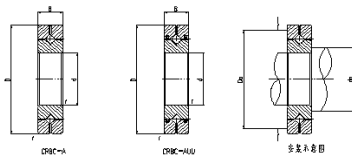

Crossed Roller Bearing

CRBH series Crossed Roller Bearing-45

Shaft diameter	45
Identification	
1	CRBH 4510 A
2	CRBH 4510 AUU
Main dimensions	
d	45
D	70
B	10
r	0.3
Mounting dimensions (mm)	
da	51.5
Da	63.5
Basic dynamic load rating	
C	8860
Co	11300
weight	0.16