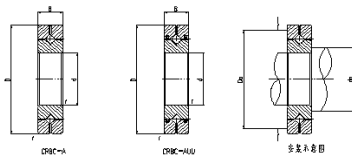

## Crossed Roller Bearing

### CRBH series Crossed Roller Bearing-40

Shaft diameter	<b>40</b>
Identification	
1	CRBH 4010 A
2	CRBH 4010 AUU
Main dimensions	
d	<b>40</b>
D	65
B	10
r	0.3
Mounting dimensions (mm)	
da	46.5
Da	58.5
Basic dynamic load rating	
C	8610
Co	10600
weight	0.15