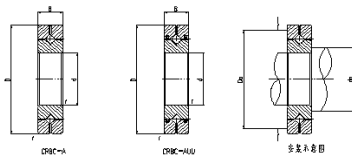

Crossed Roller Bearing

CRBH series Crossed Roller Bearing-40

Shaft diameter	40
Identification	
1	CRBH 4010 A
2	CRBH 4010 AUU
Main dimensions	
d	40
D	65
B	10
r	0.3
Mounting dimensions (mm)	
da	46.5
Da	58.5
Basic dynamic load rating	
C	8610
Co	10600
weight	0.15