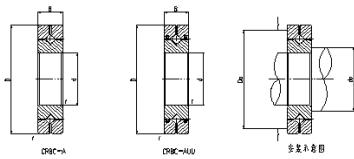

## Crossed Roller Bearing

### CRBH series Crossed Roller Bearing-35

Shaft diameter	<b>35</b>
Identification	
1	CRBH 3510 A
2	CRBH 3510 AUU
Main dimensions	
d	<b>35</b>
D	60
B	10
r	0.3
Mounting dimensions (mm)	
da	41.5
Da	53.5
Basic dynamic load rating	
C	7900
Co	9130
weight	0.13