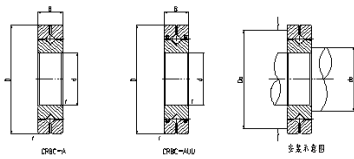

Crossed Roller Bearing

CRBH series Crossed Roller Bearing-35

Shaft diameter	35
Identification	
1	CRBH 3510 A
2	CRBH 3510 AUU
Main dimensions	
d	35
D	60
B	10
r	0.3
Mounting dimensions (mm)	
da	41.5
Da	53.5
Basic dynamic load rating	
C	7900
Co	9130
weight	0.13