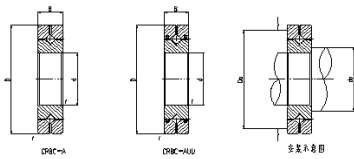

Crossed Roller Bearing

CRBH series Crossed Roller Bearing-35

| | |
|---------------------------|---------------|
| Shaft diameter | 35 |
| Identification | |
| 1 | CRBH 3510 A |
| 2 | CRBH 3510 AUU |
| Main dimensions | |
| d | 35 |
| D | 60 |
| B | 10 |
| r | 0.3 |
| Mounting dimensions (mm) | |
| da | 41.5 |
| Da | 53.5 |
| Basic dynamic load rating | |
| C | 7900 |
| Co | 9130 |
| weight | 0.13 |