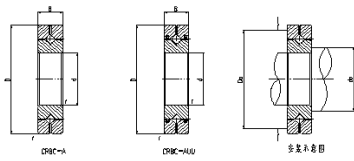

## Crossed Roller Bearing

### CRBH series Crossed Roller Bearing-30

Shaft diameter	<b>30</b>
Identification	
1	CRBH 3010 A
2	CRBH 3010 AUU
Main dimensions	
d	<b>30</b>
D	55
B	10
r	0.3
Mounting dimensions (mm)	
da	36.5
Da	48.5
Basic dynamic load rating	
C	7600
Co	8370
weight	0.12