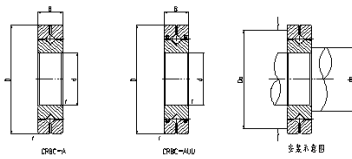

Crossed Roller Bearing

CRBH series Crossed Roller Bearing-30

Shaft diameter	30
Identification	
1	CRBH 3010 A
2	CRBH 3010 AUU
Main dimensions	
d	30
D	55
B	10
r	0.3
Mounting dimensions (mm)	
da	36.5
Da	48.5
Basic dynamic load rating	
C	7600
Co	8370
weight	0.12