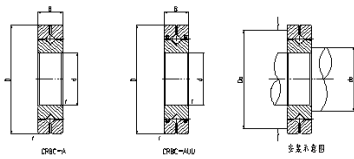

## Crossed Roller Bearing

### CRBH series Crossed Roller Bearing-30

Shaft diameter	<b>30</b>
Identification	
1	CRBH 3010 A
2	CRBH 3010 AUU
Main dimensions	
d	<b>30</b>
D	55
B	10
r	0.3
Mounting dimensions (mm)	
da	36.5
Da	48.5
Basic dynamic load rating	
C	7600
Co	8370
weight	0.12