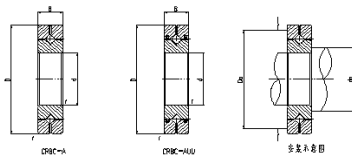

## Crossed Roller Bearing

### CRBH series Crossed Roller Bearing-250

Shaft diameter	<b>250</b>
Identification	
1	CRBH 25025 A
2	CRBH 25025 A UU
Main dimensions	
d	<b>250</b>
D	310
B	<b>25</b>
r	1.5
Mounting dimensions (mm)	
da	262
Da	298
Basic dynamic load rating	
C	102
Co	207
weight	4.97